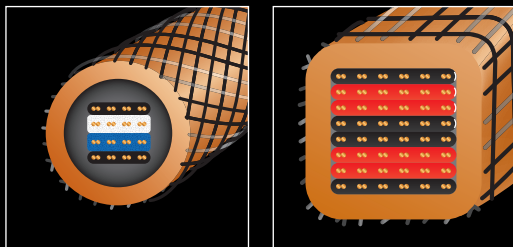

# eclipse

The next great step toward musical perfection

For Series 8, the patented DNA Helix designs have been upgraded by increasing the number of strand groups, which strengthens the electromagnetic field that moves the signal through the cable. With more groups of the world's purest OCC-7N copper, Eclipse 8 cables provide audible and measurable improvements in resolution and dynamic expression.

The Eclipse 8 cables also benefit from our new Composilex 3 insulation, which combines low loss with the lowest triboelectric noise ever for amazing purity and focus. The combination of these technical improvements provides surprising upgrades in recreating the power and delicacy of live music.