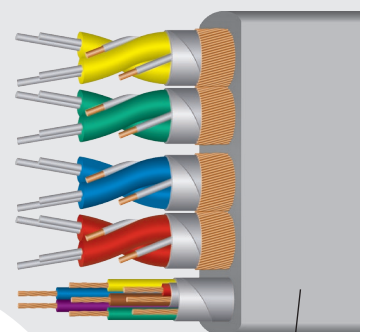

DNA HELIX® Patent Pending

24 Signal Conductor Design

Each group has 6 conductors creating a total of 32 efficient paths for electromagnetic energy (**4 times more than conventional HDMI**)

Conventional HDMI

12 Signal Conductors, only 8 total paths for energy

Round design

Flat flexible profile

Audio Return Channel

10.2 Gbps up to 30 Gbps

Superior 3D & UltraHD 4k

© 2013 Wireworld, Inc.

WIREWORLD®
CABLE TECHNOLOGY