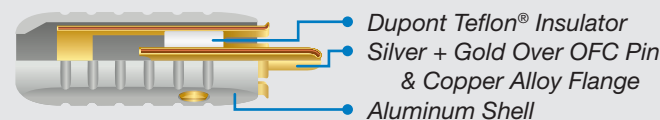

Gold Tube™ RCA Plug

Solstice, Luna, Ultraviolet, Chroma